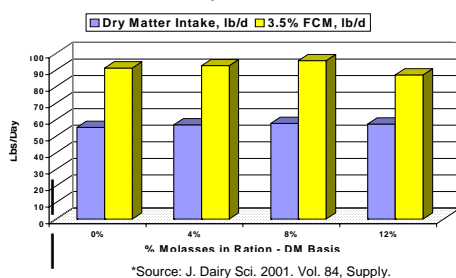

QLF's NEW *OPTIMIZERS* help you do both!

In fact, their goal is to *Optimize* your feeding program by improving feed utilization through rumen function and reduced feed wastage while adding convenience and improved mixing accuracy to your TMR!

Quality Liquid Feeds

How do QLF OPTIMIZERS improve rumen function and production?

1. They provide recommended levels of supplemental sugar . . . that, combined in a balanced ration with *rumen available nitrogen*, are essential nutrients for fiber digesting rumen microbes.

Improving fiber digestibility results in greater microbial growth and more energy from the ration's roughage.

Replacing Starch with Sugar Improved Milk and Milk Component Production

Enhancing rumen performance results in improved production. Research has shown an increase of 4 lbs. 3.5% FCM when molasses replaced starch in the ration.